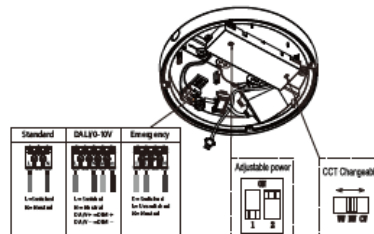

תרשים חיווט:

אלתם עין-השופט

Step 1

Take out ceiling light and accessory pack from box.

Step 2

Remove the lamp shade.

Step 3

Drill mounting hole on lamp base, knock-in the plastic anchor into ceiling.

Step 4

Make the wire through the lamp, then lock the lamp base into ceiling

Step 5

Feed the AC wire into terminal block respectively; if with 3CCT or changeable power function, choose preferred CCT or wattage by slide switch. For dimming function, connect D+ and D- wire