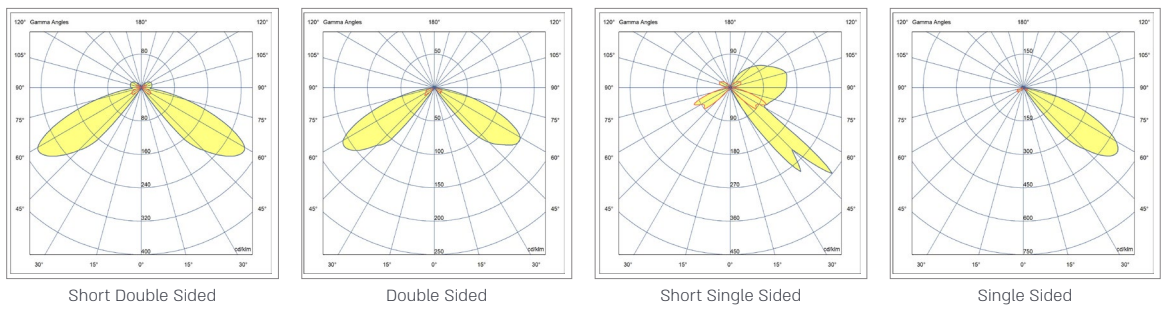

| נצילות אורית (lm/W) | תפוקת אור (lm) | אופטיקה | משקל (ק"ג) | קוטריגובה (מ"מ) | טמפרטורת צבע | הספק (W) | דגם |
|---------------------|----------------|---------------|------------|-----------------|--------------|----------|-----------------------------------|
| 26 | 280 | Forward Throw | 3 | 700x105 | 3000K | 11 | Mini CYCLOPS - Single Sided |
| 27 | 300 | Forward Throw | 3 | 700x105 | 4000K | 11 | Mini CYCLOPS - Single Sided |
| 72 | 720 | Forward Throw | 2 | 350x105 | 3000K | 10 | Mini CYCLOPS - Short Single Sided |
| 62 | 990 | Forward Throw | 2 | 350x105 | 4000K | 16 | Mini CYCLOPS - Short Single Sided |
| 77 | 770 | Forward Throw | 2 | 350x105 | 3000K | 10 | Mini CYCLOPS - Short Single Sided |
| 67 | 1,070 | Forward Throw | 2 | 350x105 | 4000K | 16 | Mini CYCLOPS - Short Single Sided |
| 60 | 1,500 | Forward Throw | 3.6 | 350x175 | 3000K | 25 | CYCLOPS - Short Double Sided |
| 64 | 1,600 | Forward Throw | 3.6 | 350x175 | 4000K | 25 | CYCLOPS - Short Double Sided |
| 54 | 1,020 | Forward Throw | 3.7 | 350x175 | 3000K | 19 | CYCLOPS - Short Single Sided |
| 57 | 1,090 | Forward Throw | 3.7 | 350x175 | 4000K | 19 | CYCLOPS - Short Single Sided |
| 47 | 1,170 | Forward Throw | 6.4 | 800x175 | 3000K | 25 | CYCLOPS - Double Sided |
| 50 | 1,250 | Forward Throw | 6.4 | 800x175 | 4000K | 25 | CYCLOPS - Double Sided |
| 38 | 720 | Forward Throw | 5.3 | 800x175 | 3000K | 19 | CYCLOPS - Single Sided |
| 40 | 760 | Forward Throw | 5.3 | 800x175 | 4000K | 19 | CYCLOPS - Single Sided |

RG0

L70>
50,000
Hours

TM21

LM80

CB

עקומות פוטומטריות:

שרטוטים: